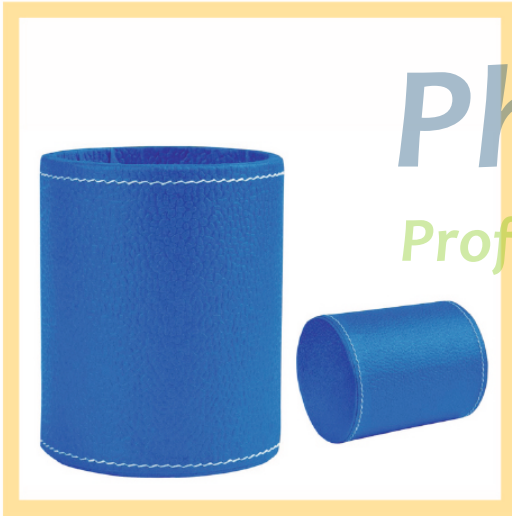

PharmConnect™

Professional Network builds Networth

TISSUE BOX |
SLIP PAD |
SOFT DIARY |
MAGAZINE RECK |

Note : Design can be customized as per client's need.

Pharma ConnectTM
Professional Network builds Network

DESKTOP COMBO SETS |
KEY HOLDER |

Pharma Connect
Professional Network builds Network

**DESKTOP TRAY |
PEN STAND |
SLIP BOX |**

TM