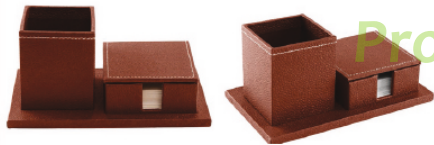

PharmConnect™

Professional Network builds Networth

TISSUE BOX |
SLIP PAD |
SOFT DIARY |
MAGAZINE RECK |

Note : Design can be customized as per client's need.

Pharma ConnectTM
Professional Network builds Network

DESKTOP COMBO SETS |
KEY HOLDER |

Pharma Connect
Professional Network builds Network

**DESKTOP TRAY |
PEN STAND |
SLIP BOX |**

TM