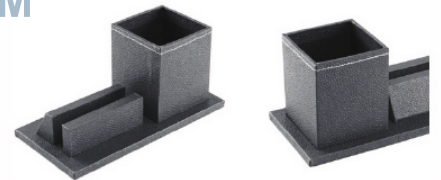

PharmConnect™

Professional Network builds Networth

TISSUE BOX |
SLIP PAD |
SOFT DIARY |
MAGAZINE RECK |

Note : Design can be customized as per client's need.

Pharma ConnectTM
Professional Network builds Network

DESKTOP COMBO SETS |
KEY HOLDER |

Pharma Connect
Professional Network builds Network

**DESKTOP TRAY |
PEN STAND |
SLIP BOX |**

TM